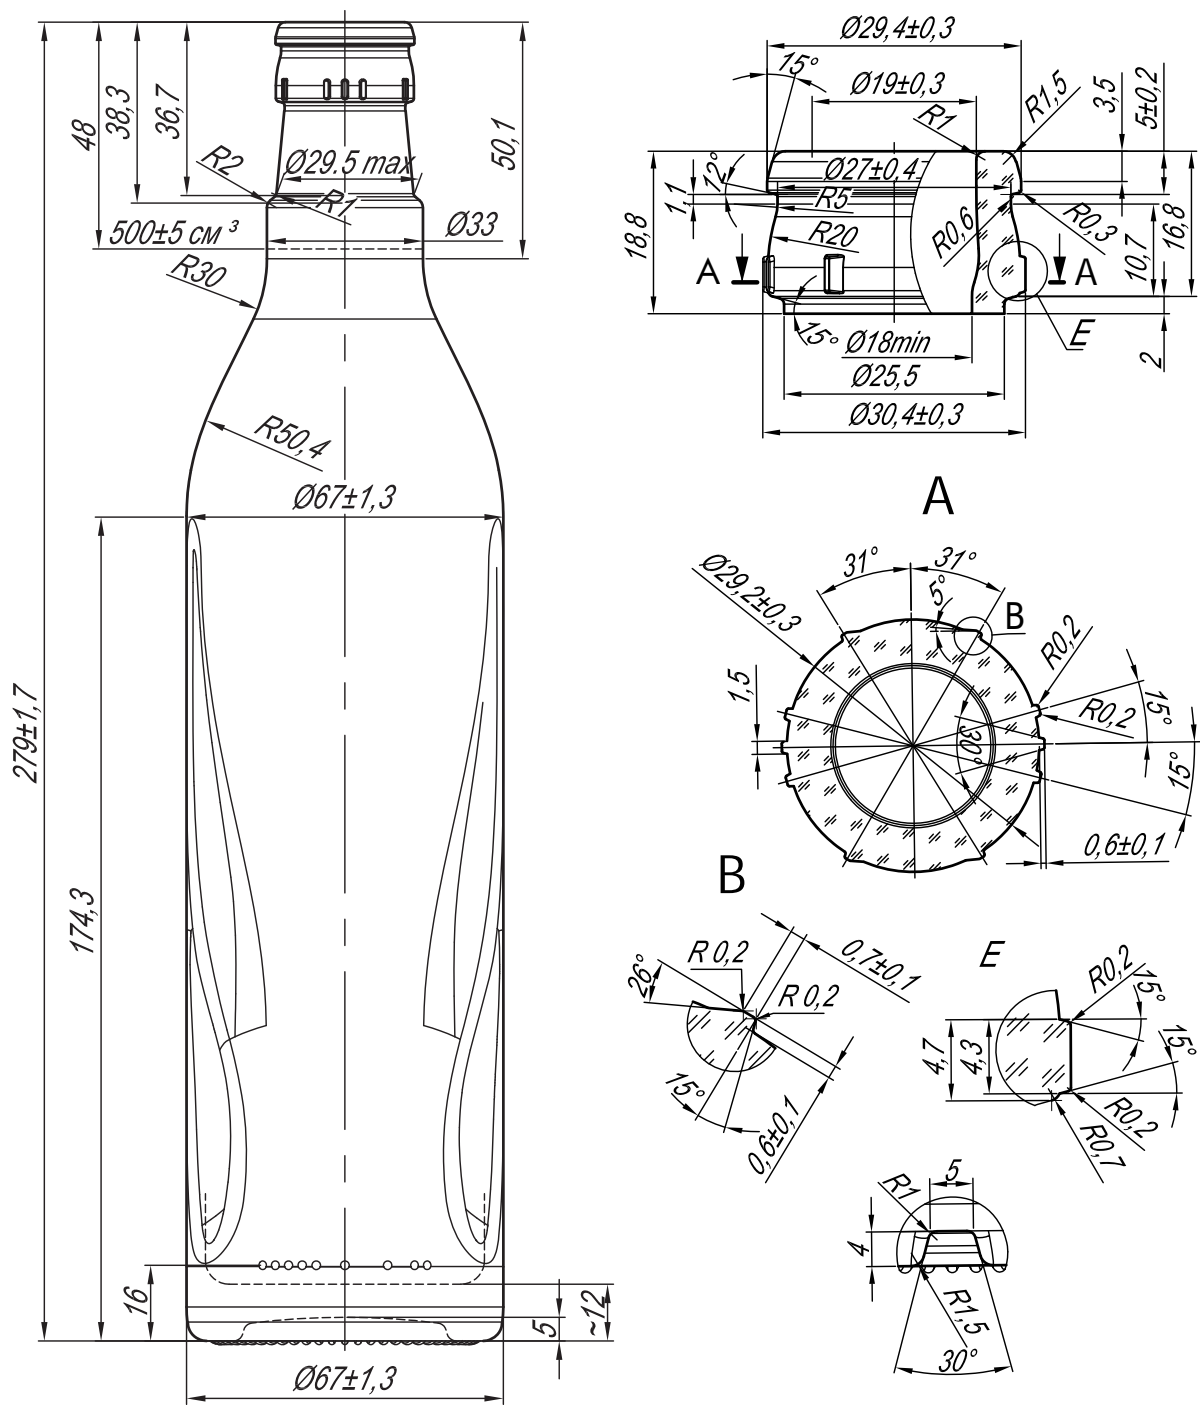

# HELSINKI

0.500

KMC  
G L A S S

- ⌘ Helsinki 0.500

---

- ⌘ Weight - 550 g

---

- ⌘ Filling CAP - 500 ml

---

- ⌘ Color - Flint

---

- ⌘ Diameter - 67 ± 1.3

---

www.kmc.glass  
sales@kmc.glass